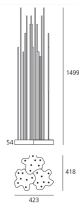

Reeds IP67 Triple

Klaus Begasse

IP67 

LUMINAIRE

- Watt: **28W**
- Voltage: **220-240V**
- Delivered lumens output: **237lm**
- CCT: **3000K**
- Efficiency: **12%**
- Efficacy: **8.46lm/W**
- CRI: **80**

Notes

220/240Vac 50/60Hz electronic ballast included.

DESCRIPTION

Floor light fixture with diffuse emission, with monochromatic LED light sources. Available with IP20 protection rating for indoors, IP67 and IP68 for outdoors. IP67 and IP68 versions are available in Single or Triple shape. Light is diffused through 7 PMMA rods with different heights to give the impression of a reed bed and which can be screwed to the base by means of AISI 316 stainless steel bushes. Part of the light is also diffused on the floor around the base. The base has an irregular shape, which has been designed to allow a «mosaic» connection with other light fixtures so as to create an elaborate composition as needed. Technical features in compliance with EN60598-1 (IP20, IP67) and section 2-18 (IP68). Consists of a base made up of a transparent polycarbonate casing installed between 2 AISI316 stainless steel plates fixed by means of AISI316 stainless steel screws. Water sealing is assured by a silicone gasket. The light fixture can be fastened to the floor by means of the holes in the lower plate. Technopolymer aesthetic cover. Complete with integrated ballast and supplied with a 1.5 m-long H05RN-F 2x1 cable provided with IP67 connector for the electrical connection to the mains suitable for 5-13.5mm diameter cables.

DIMENSIONS

- Length: **cm 42**
- Width: **cm 42**
- Height: **cm 150**
- Impact Resistance: **IK10**
- Glow Wire Test: **750°**

SOURCES INCLUDED

- Category: **Led**
- Number: **3**
- Watt: **9,5W**
- Color temperature (K): **3000K**
- CRI: **80**